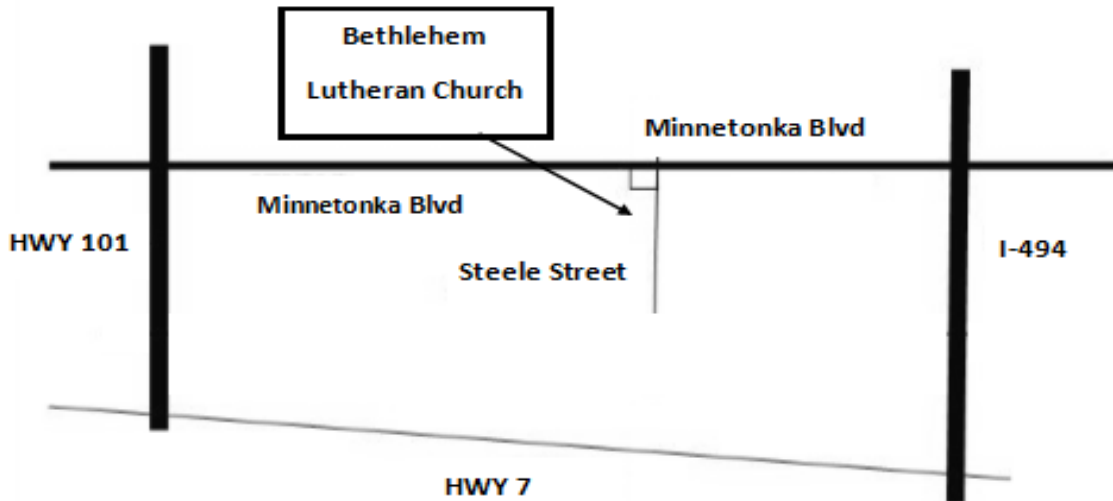

Jan 18, 2025
To
June 28, 2025

Bethlehem Lutheran Church
16023 Minnetonka Blvd
Minnetonka, MN 55345

Greater Minneapolis Intergroup

**A.A. Orientation
Open Meeting
Every Saturday Morning
10 to 10:50 am**

- | | | | |
|---------------|--|----------------|--|
| Jan 18 | Step One / Tradition One
Her Story | Apr 12 | Step Seven / Tradition Seven
Her Story |
| Jan 25 | Staying Away from the First Drink
His Story | Apr 19 | Self Support and A.A.'s Vital Services
His Story |
| Feb 1 | Step Two / Tradition Two
Her Story | Apr 26 | Step Eight / Tradition Eight
Her Story |
| Feb 8 | Importance of Having a Sponsor
His Story | May 3 | Local Service Office - Minneapolis Intergroup
His Story |
| Feb 15 | Step Three / Tradition Three
Her Story | May 10 | Step Nine / Tradition Nine
Her Story |
| Feb 22 | Importance of Singleness of Purpose
His Story | May 17 | A.A. Service Entities: District & Area
His Story |
| Mar 1 | Step Four / Tradition Four
Her Story | May 24 | Step Ten / Tradition Ten
Her Story |
| Mar 8 | What are A.A.'s Three Legacies?
His Story | May 31 | A.A. World Services / General Service Office
His Story |
| Mar 15 | Step Five / Tradition Five
Her Story | June 7 | Step Eleven / Tradition Eleven
Her Story |
| Mar 22 | The History of A.A. & Its Founders
His Story | June 14 | Anonymity as a Spiritual Principle
His Story |
| Mar 29 | Step Six / Tradition Six
Her Story | June 21 | Step Twelve / Tradition Twelve
Her Story |
| Apr 5 | A.A. Literature—The A.A. Grapevine
His Story | June 28 | Importance of Having an A.A. Home Group
His Story |

GENERAL DIRECTIONS

From Minnetonka Blvd (1.5 Miles west of 494) turn south on Steele Street. Parking lot behind church

**Map: www.aaminneapolis.org
Intergroup: 952.922.0880**

Revised 12/24

Meeting Location:
Bethlehem Lutheran Church
16023 Minnetonka Blvd
Minnetonka, MN 55345