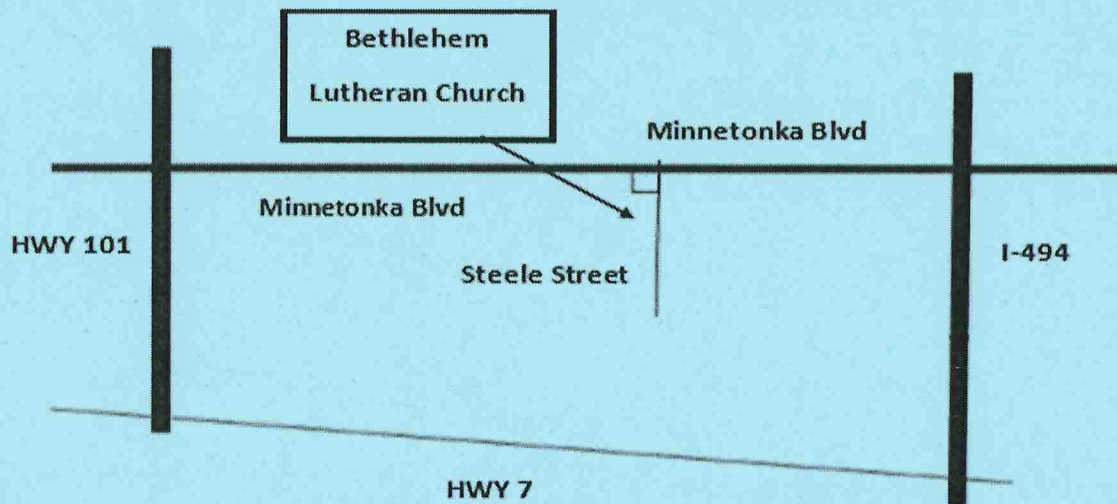

Aug 3, 2024
To
Jan 11, 2025

Bethlehem Lutheran Church
16023 Minnetonka Blvd
Minnetonka, MN 55345

Greater Minneapolis Intergroup

A.A. Orientation Open Meeting Every Saturday Morning 10 to 10:50 am

- | | | | |
|---------|--|--------|--|
| Aug 3 | Step One / Tradition One
His Story | Oct 26 | Step Seven / Tradition Seven
His Story |
| Aug 10 | Staying Away from the First Drink
Her Story | Nov 2 | Self Support and A.A.'s Vital Services
Her Story |
| Aug 17 | Step Two / Tradition Two
His Story | Nov 9 | Step Eight / Tradition Eight
His Story |
| Aug 24 | Importance of Having a Sponsor
Her Story | Nov 16 | Local Service Office - Minneapolis Intergroup
Her Story |
| Aug 31 | Step Three / Tradition Three
His Story | Nov 23 | Step Nine / Tradition Nine
His Story |
| Sept 7 | Importance of Singleness of Purpose
Her Story | Nov 30 | A.A. Service Entities: District & Area
Her Story |
| Sept 14 | Step Four / Tradition Four
His Story | Dec 7 | Step Ten / Tradition Ten
His Story |
| Sept 21 | What are A.A.'s Three Legacies?
Her Story | Dec 14 | A.A. World Services / General Service Office
Her Story |
| Sept 28 | Step Five / Tradition Five
His Story | Dec 21 | Step Eleven / Tradition Eleven
His Story |
| Oct 5 | The History of A.A. & Its Founders
Her Story | Dec 28 | Anonymity as a Spiritual Principle
Her Story |
| Oct 12 | Step Six / Tradition Six
His Story | Jan 4 | Step Twelve / Tradition Twelve
His Story |
| Oct 19 | A.A. Literature—The A.A. Grapevine
Her Story | Jan 11 | Importance of Having an A.A. Home Group
Her Story |

GENERAL DIRECTIONS

From Minnetonka Blvd (1.5 Miles west of
494) turn south on Steele Street. Parking lot
behind church

Map: www.aaminneapolis.org
Intergroup: 952.922.0880

Revised 07/24

Meeting Location:
Bethlehem Lutheran Church
16023 Minnetonka Blvd
Minnetonka, MN 55345

GENERAL DIRECTIONS

From Minnetonka Blvd (1.5 Miles west of 494) turn south on Steele Street. Parking lot behind church

Map: www.aaminneapolis.org

Intergroup: 952.922.0880