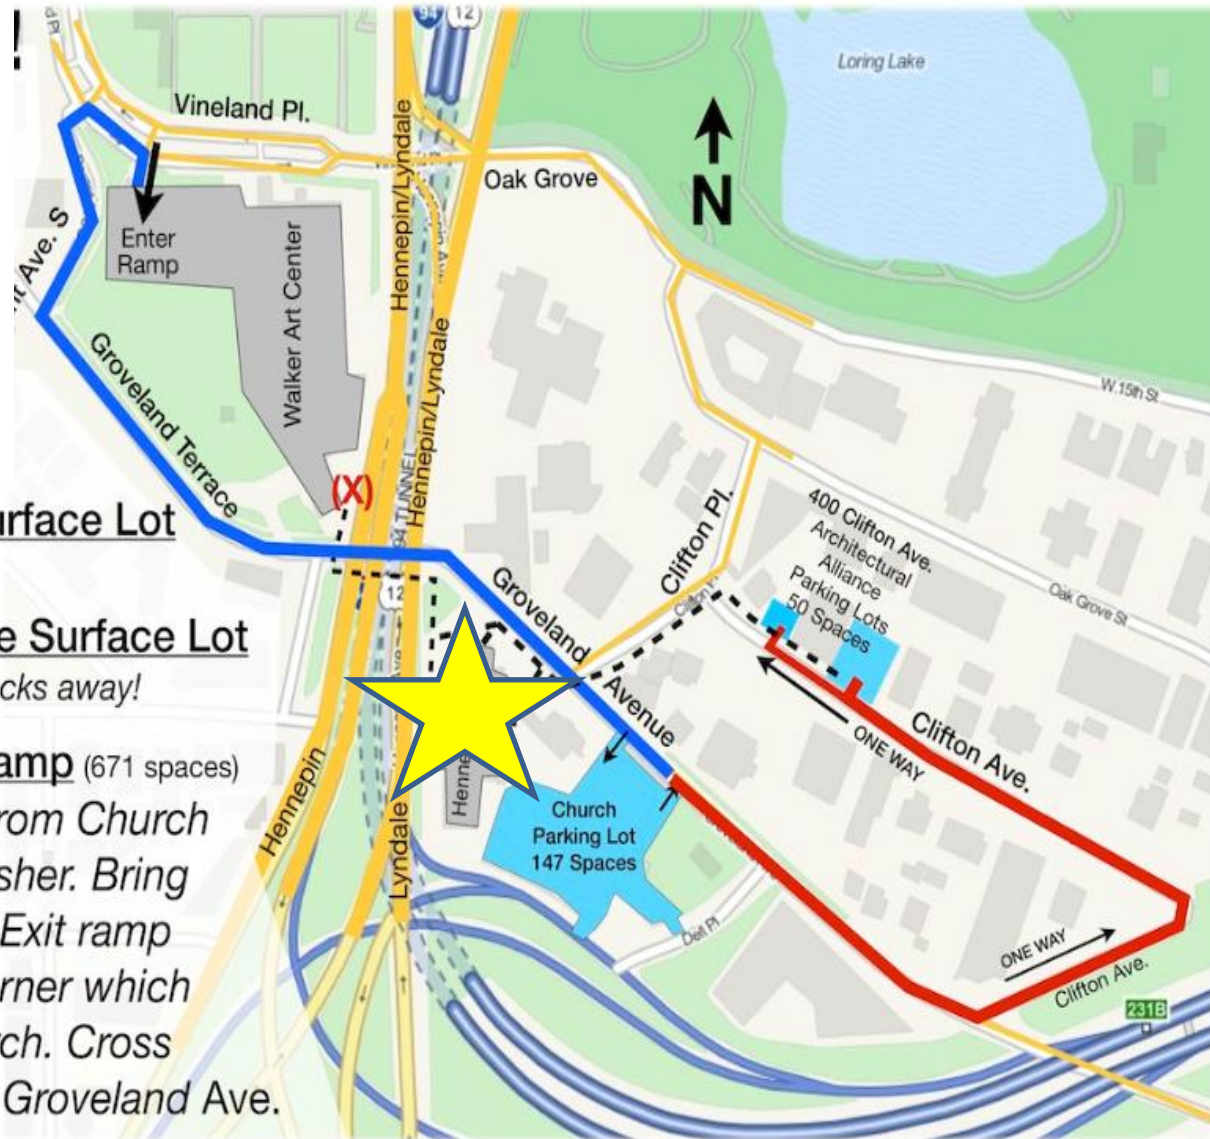

# Central Pacific's New Location & Parking Info

Our first meeting at Hennepin Ave. United Methodist Church will be on **May 18<sup>th</sup>**

## **Parking at Hennepin United Methodist Church:**

Hennepin Church Surface Lot  
(147 spaces)

Architectural Alliance Surface Lot  
(50 spaces) *is only 1-1/2 blocks away!*

Walker Art Center Ramp (671 spaces)

**FREE** with voucher from Church Reception Desk or Usher. Bring your entrance ticket. Exit ramp on the South East corner which is nearest to the church. Cross Hennepin/Lyndale at Groveland Ave.

Please prioritize the church parking lot for our new guests and people with mobility issues. We ask our able bodied members/longtime guests to please park in the Architectural Alliance lot, use street parking, or use the underground Walker ramp (paid vouchers available at Reception).